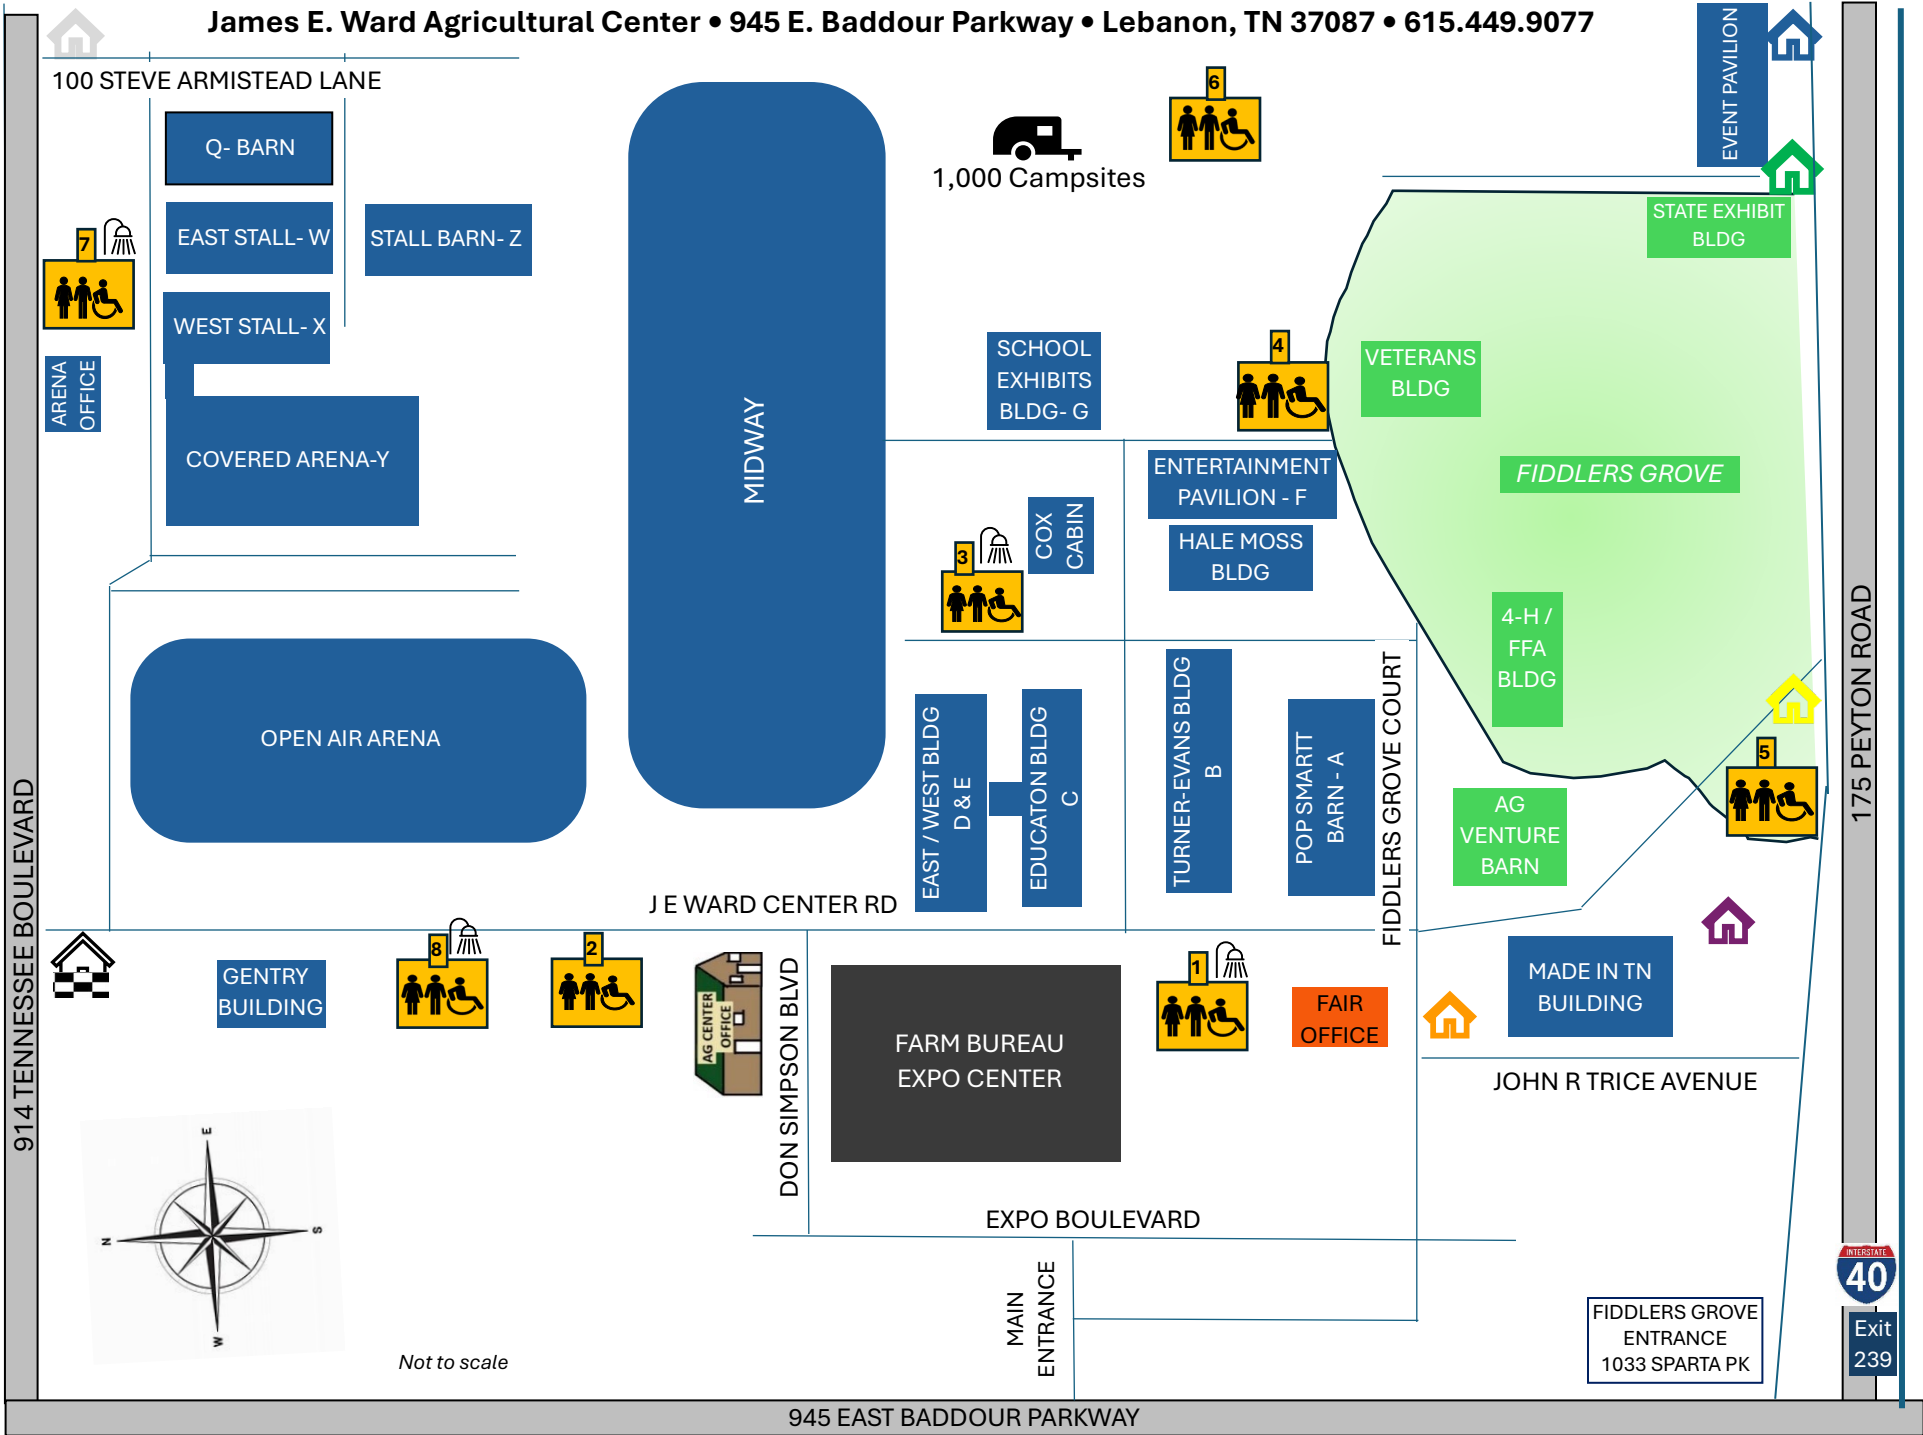

James E. Ward Agricultural Center • 945 E. Baddour Parkway • Lebanon, TN 37087 • 615.449.9077

Not to scale

Exit 239